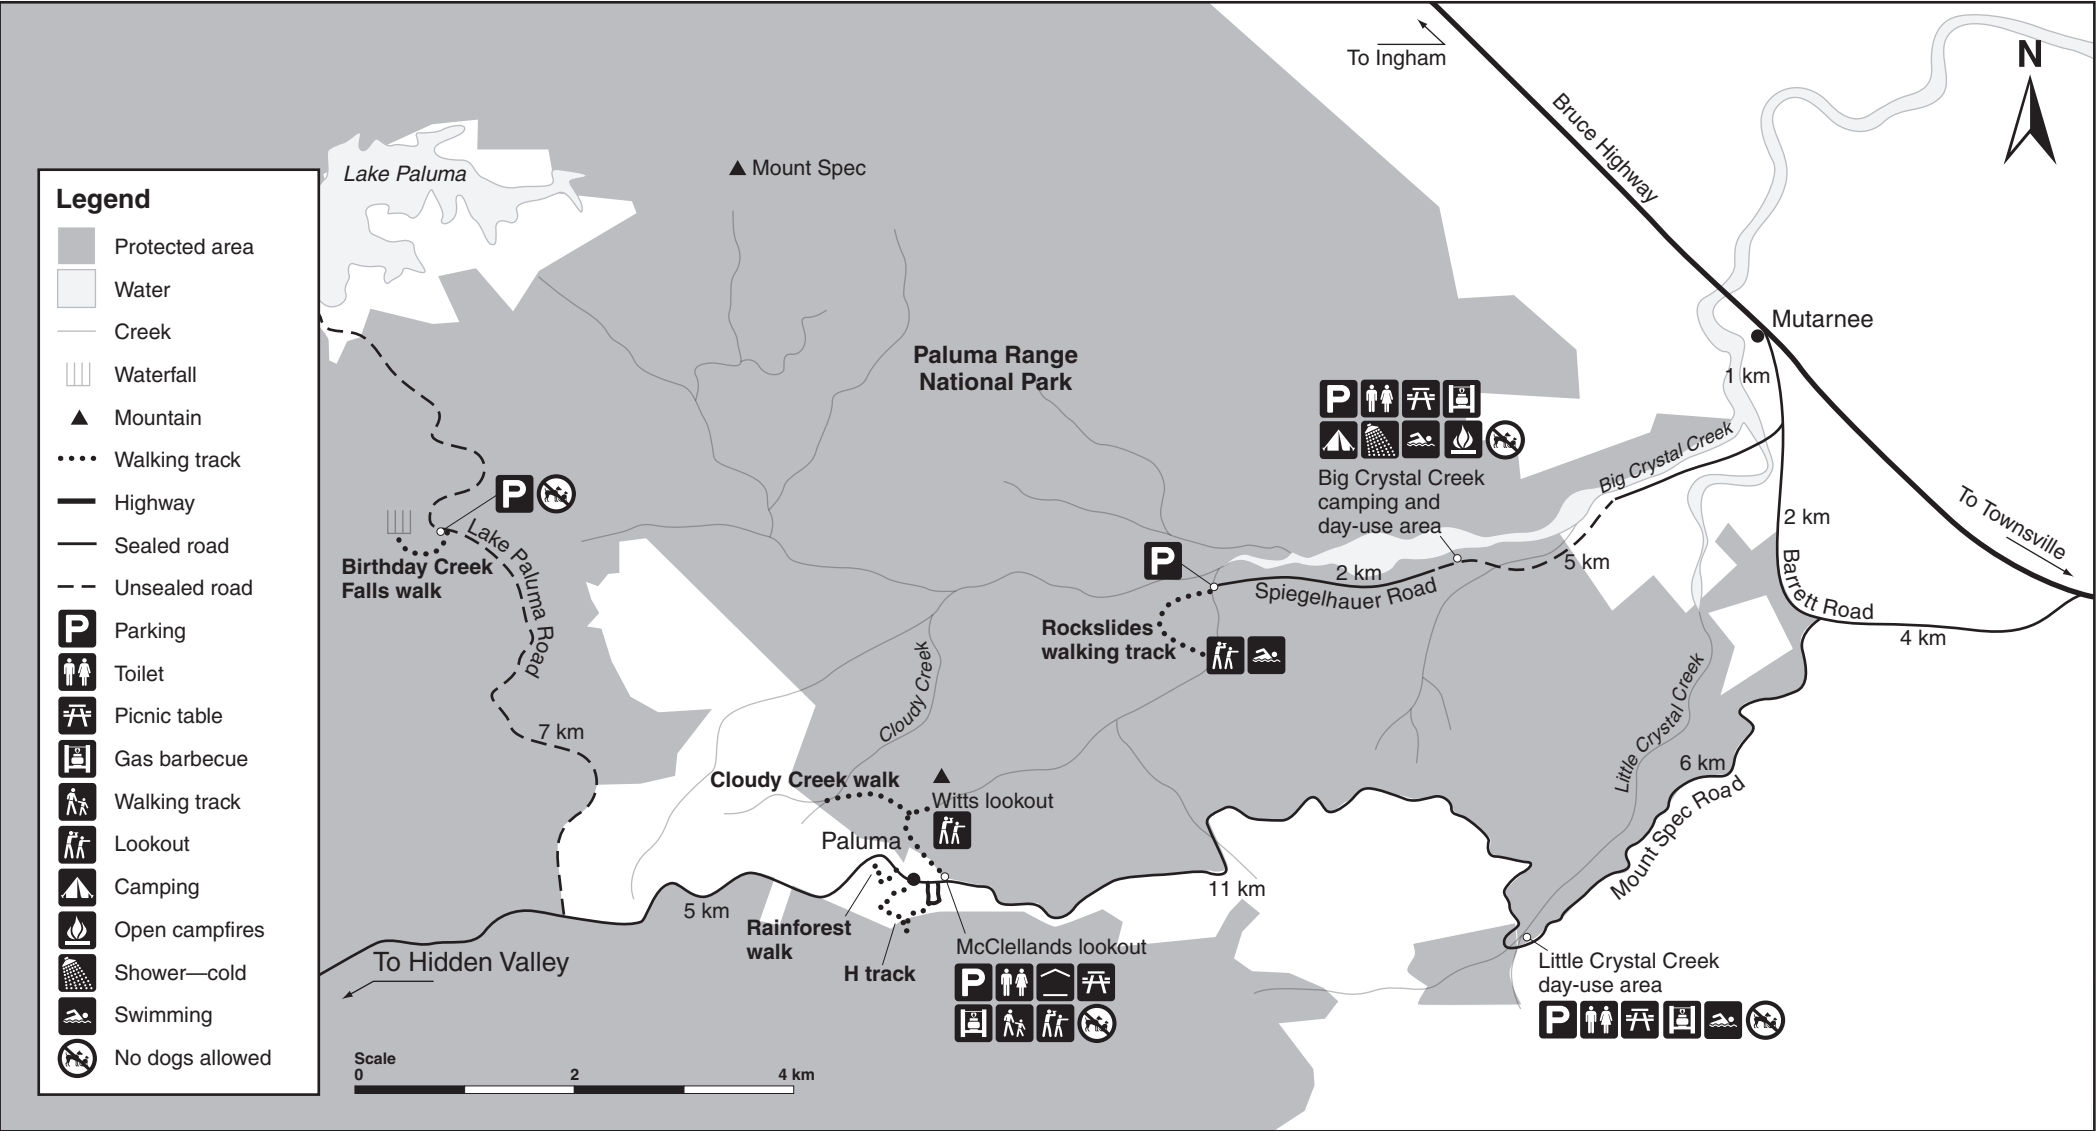

Mount Spec map

Paluma Range National Park

© State of Queensland. Queensland Parks and Wildlife Service, Department of National Parks, Recreation, Sport and Racing. MA308 June 2012